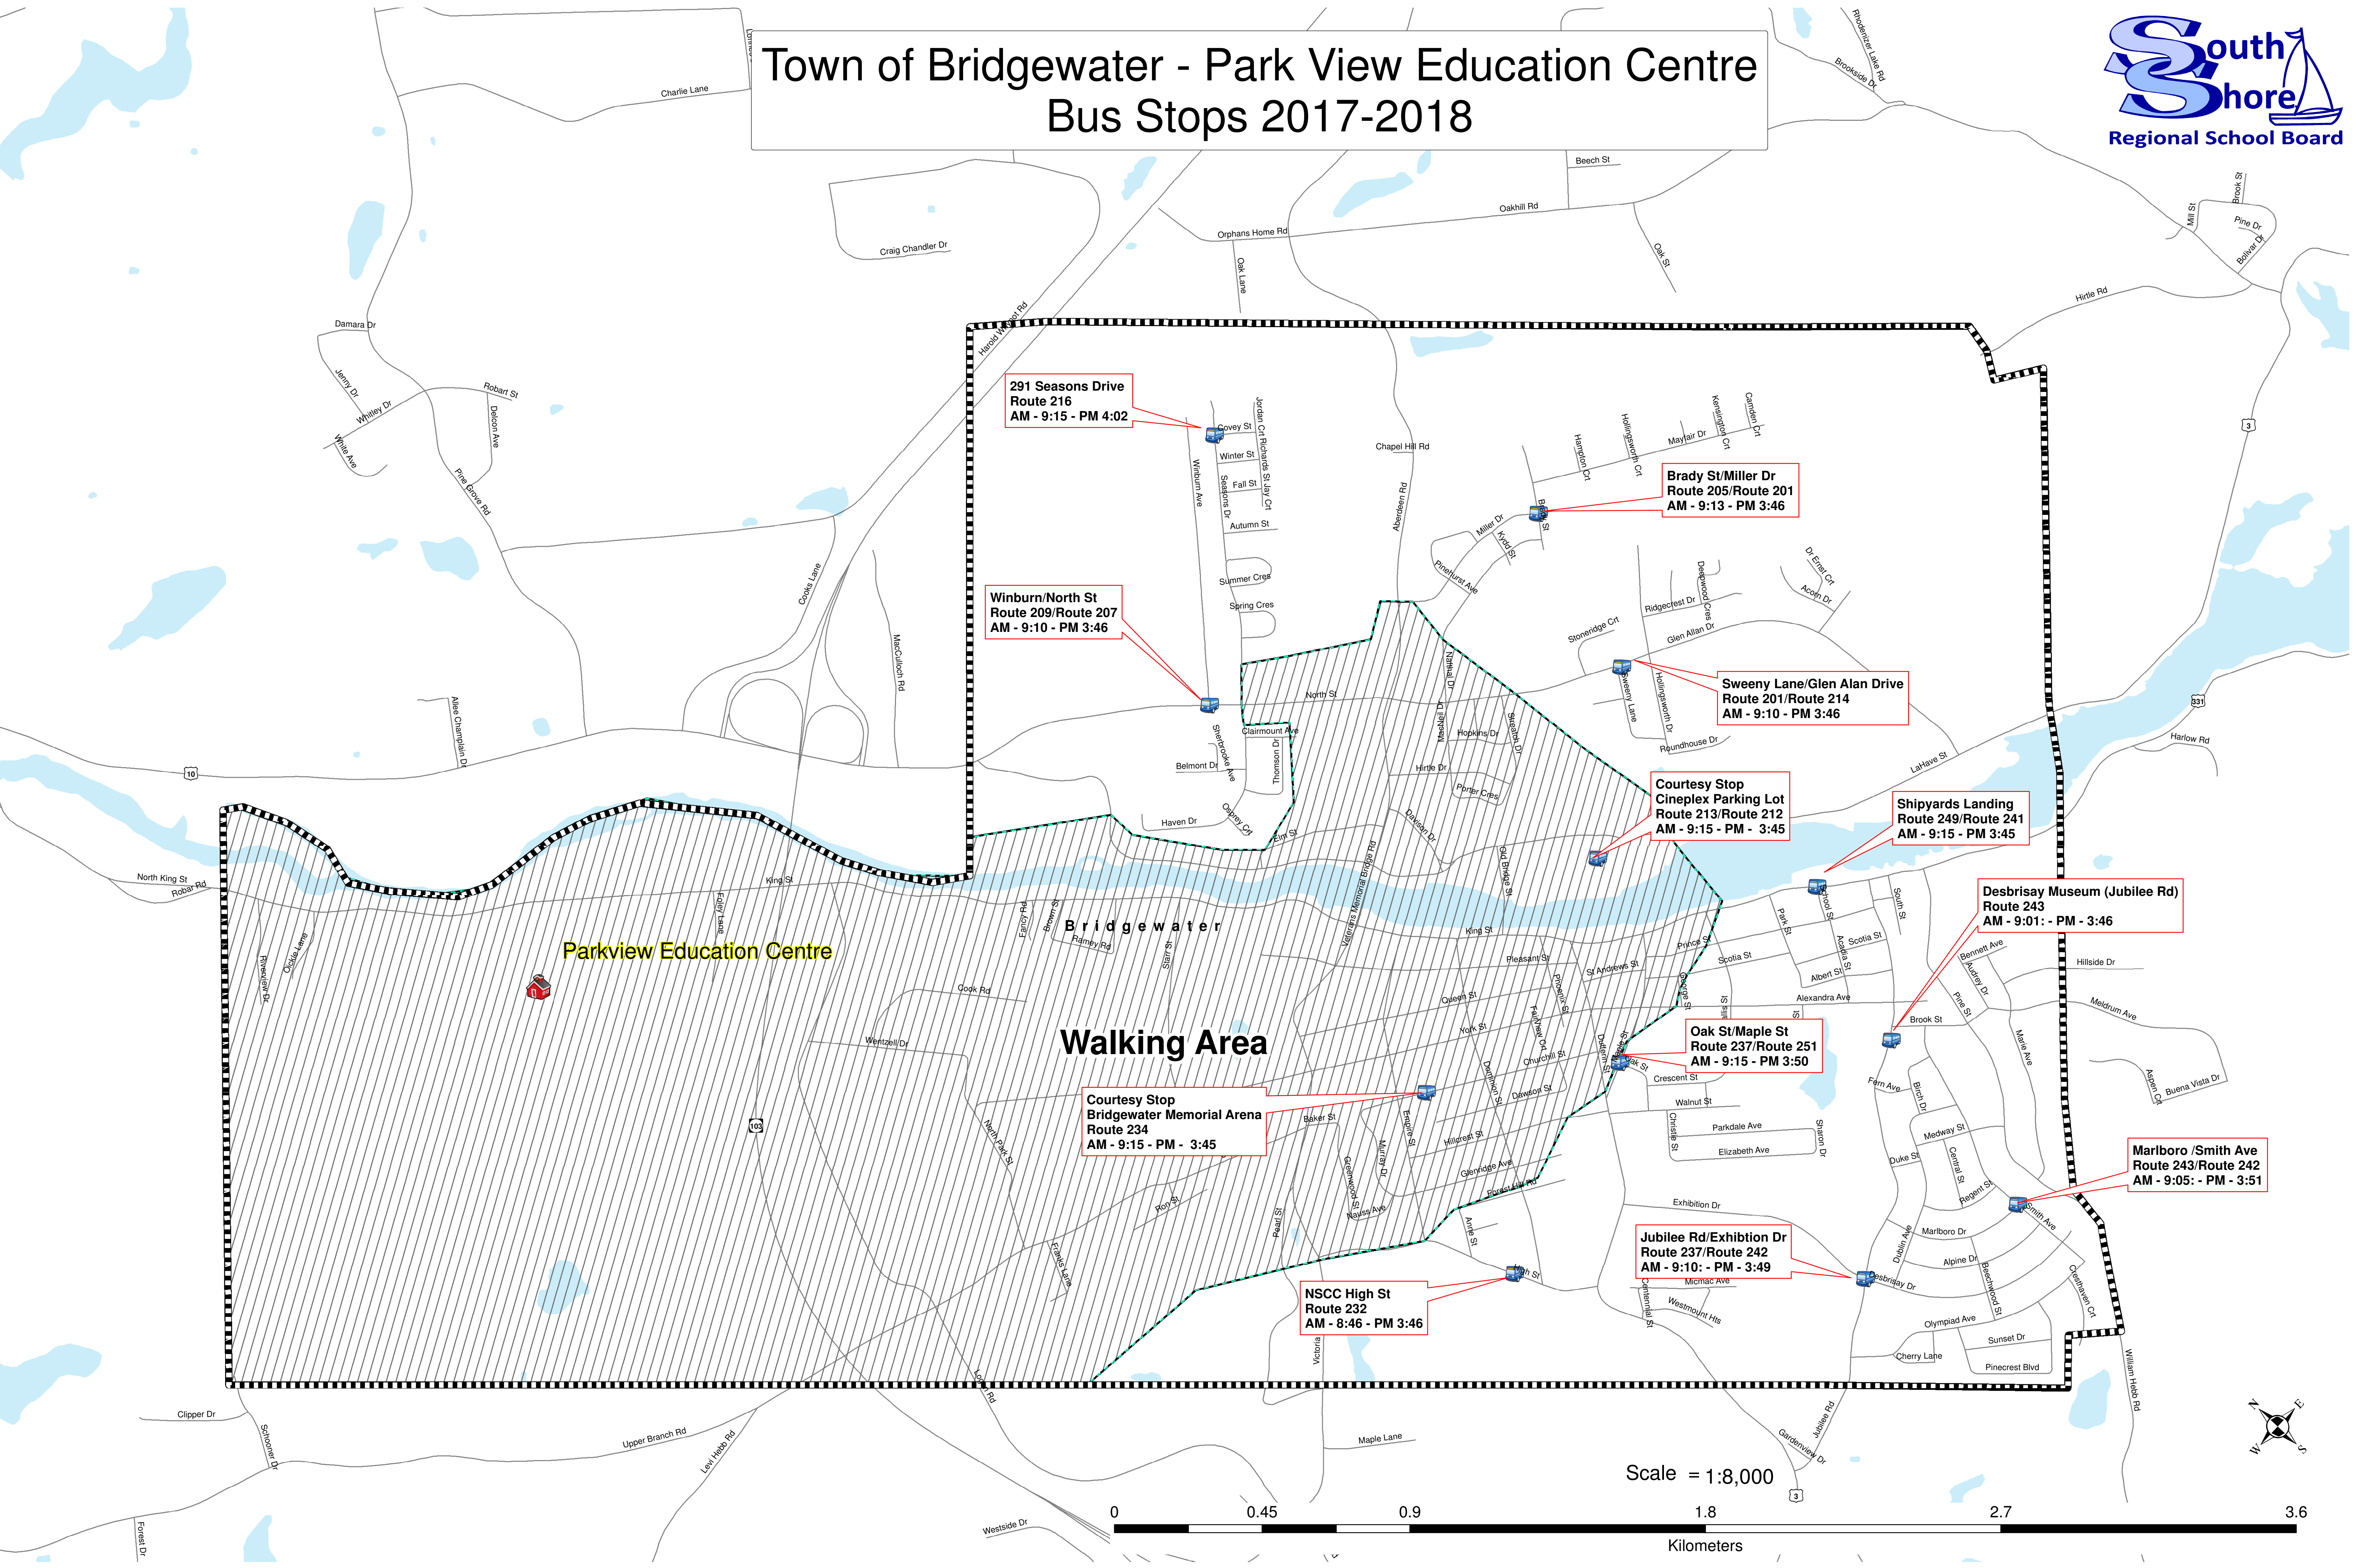

Town of Bridgewater - Park View Education Centre Bus Stops 2017-2018

Scale = 1:8,000